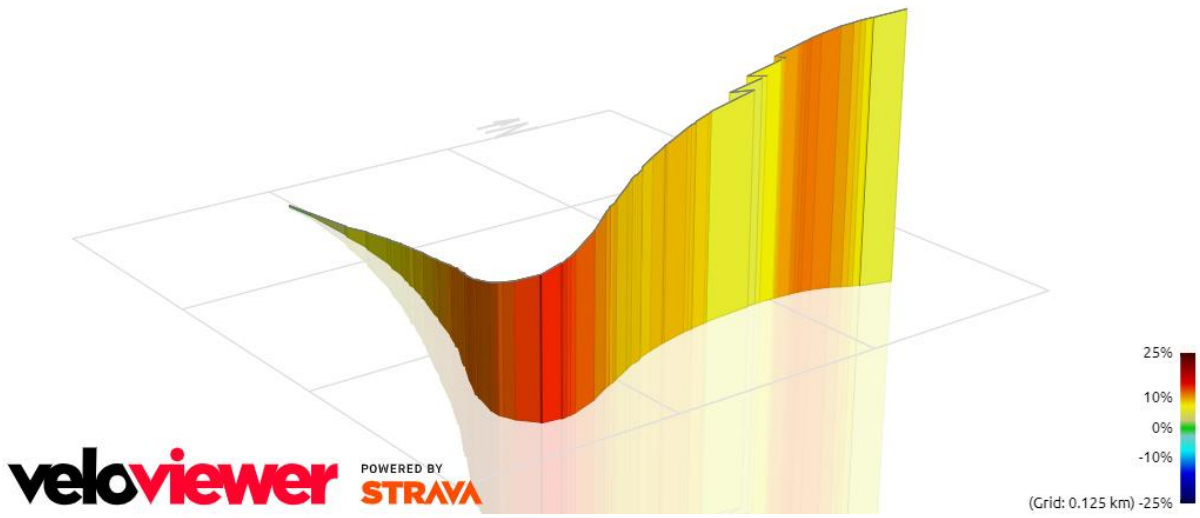

No warming up on the course once the event has started.

Please use the toilet facilities provided by Hardwick Hall

Hardwick Hill

0.7 km at 8.8%

Start line = green
Finish line = red
Visitor toilets = yellow dot
Car park = red rectangle